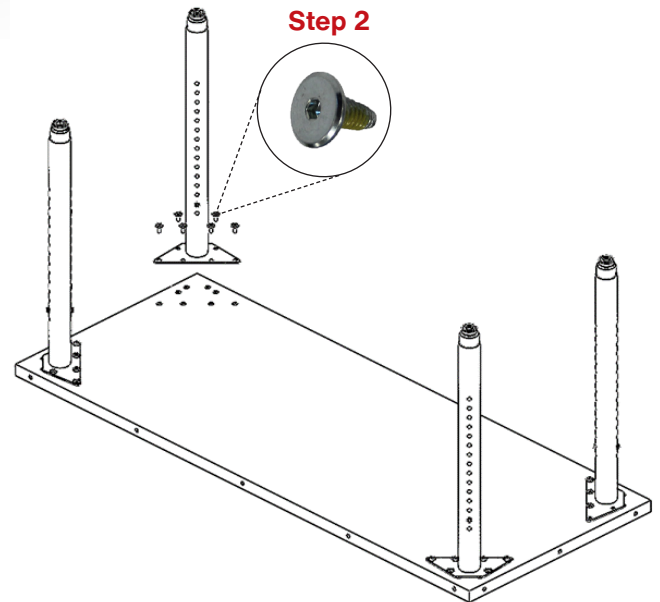

Tools Required

- Screw gun
- 4mm hex bit
- 4mm Allen wrench

Step 1:

- Place top face down on protected flat surface so threaded inserts are facing up.

Step 2:

- Align leg with threaded inserts.
- Using a 4mm Allen wrench or 4mm hex bit and a screw gun, fasten leg to top with the 1/4"-20 x 15mm joint connector bolts.
- Repeat this for each leg.

Step 3:

- Adjust legs to desired height and then with someone's help, turn table upright.

Step 4:

- Align pre-drilled holes in one of the long laminate rails with the threaded inserts in the side of the top.
- Using a 1/4"-20x40mm joint connector bolt, insert the bolt through the pre-drilled hole in the rail into the threaded insert of the top. Use a 4mm Allen wrench or a 4mm hex bit and a screw gun to fasten bolt into place.
- After the first bolt is fastened, proceed attaching the remaining bolts in the long rail.
- Repeat for the remaining three rails.

Part Identifier Key

Part #	Description	Qty.	
04009023	1/4"-20 x 15mm joint connector bolts <i>(Used to legs to top)</i>	6 per leg	
0406526	1/4"-20 x 40mm joint connector bolts <i>(Used to attach rails to top)</i>	16	
040164	2.5" Grand Hank glide, 3/8"-16 x 1"	1 per leg	
04067920	1.5" soft touch glide	1 per leg	
NSL-33056S	1.25" steel glide	1 per leg	
04067540	Dual wheel soft tread locking casters	1 per leg	

Adjustable Legs

Code	Smooth Silver SKU	Black SKU	Description	Weight	Height"
ELO -ADJ	0400570-G4	0400570	ELO® 1.25" Square Adj. Leg	5	25 - 30
ELS -ADJ	04067832-G4	04067832	ELO® 2" Straight Round Adj. Leg	6	25 - 40
ELP -ADJ	04066829-G4	N/A	ELO® 2" Straight Round Pin Adj. Leg	6	25 - 39