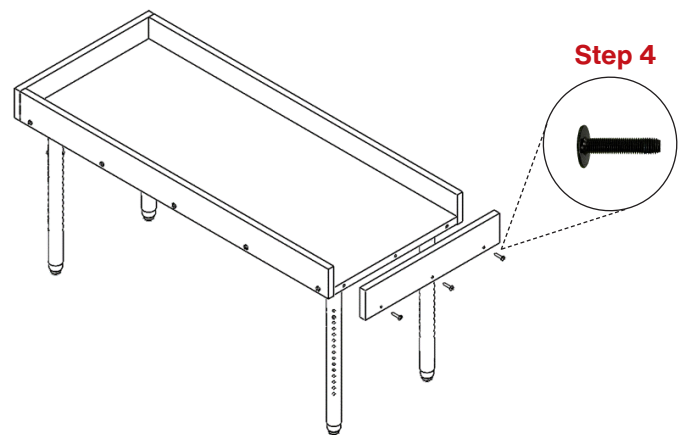

Tools Required

- Screw gun
- 4mm hex bit
- 4mm Allen wrench

Step 1:

- Place top face down on protected flat surface so threaded inserts are facing up.

Step 2:

- Align leg with threaded inserts.
- Using a 4mm Allen wrench or 4mm hex bit and a screw gun, fasten leg to top with the 1/4"-20 x 15mm joint connector bolts.
- Repeat this for each leg.

Step 3:

- Adjust legs to desired height and then with someone's help, turn table upright.

Step 4:

- Align pre-drilled holes in one of the long laminate rails with the threaded inserts in the side of the top.
- Using a 1/4"-20x40mm joint connector bolt, insert the bolt through the pre-drilled hole in the rail into the threaded insert of the top. Use a 4mm Allen wrench or a 4mm hex bit and a screw gun to fasten bolt into place.
- After the first bolt is fastened, proceed attaching the remaining bolts in the long rail.
- Repeat for the remaining three rails.

Part Identifier Key

Part #	Description	Qty.	
04009023	1/4"-20 x 15mm joint connector bolts <i>(Used to legs to top)</i>	6 per leg	
0406526	1/4"-20 x 40mm joint connector bolts <i>(Used to attach rails to top)</i>	16	
040164	2.5" Grand Hank glide, 3/8"-16 x 1"	1 per leg	
04067920	1.5" soft touch glide	1 per leg	
NSL-33056S	1.25" steel glide	1 per leg	
04067540	Dual wheel soft tread locking casters	1 per leg	

Adjustable Legs

Code	Smooth Silver SKU	Black SKU	Description	Weight	Height"
ELO -ADJ	0400570-G4	0400570	ELO® 1.25" Square Adj. Leg	5	25 - 30
ELS -ADJ	04067832-G4	04067832	ELO® 2" Straight Round Adj. Leg	6	25 - 40
ELP -ADJ	04066829-G4	N/A	ELO® 2" Straight Round Pin Adj. Leg	6	25 - 39