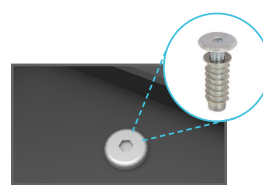

*We Can. **Design. Build. Deliver.***

Traditional or custom conference tables to meet your needs.

Conference Table Top Options

Conference Table Base Options

Laminate Base

Part # 7036
Tubular TT-Base

Part # 3320, 3324
or 4430 H-Base

Leg plates attached via threaded
metal inserts and bolts